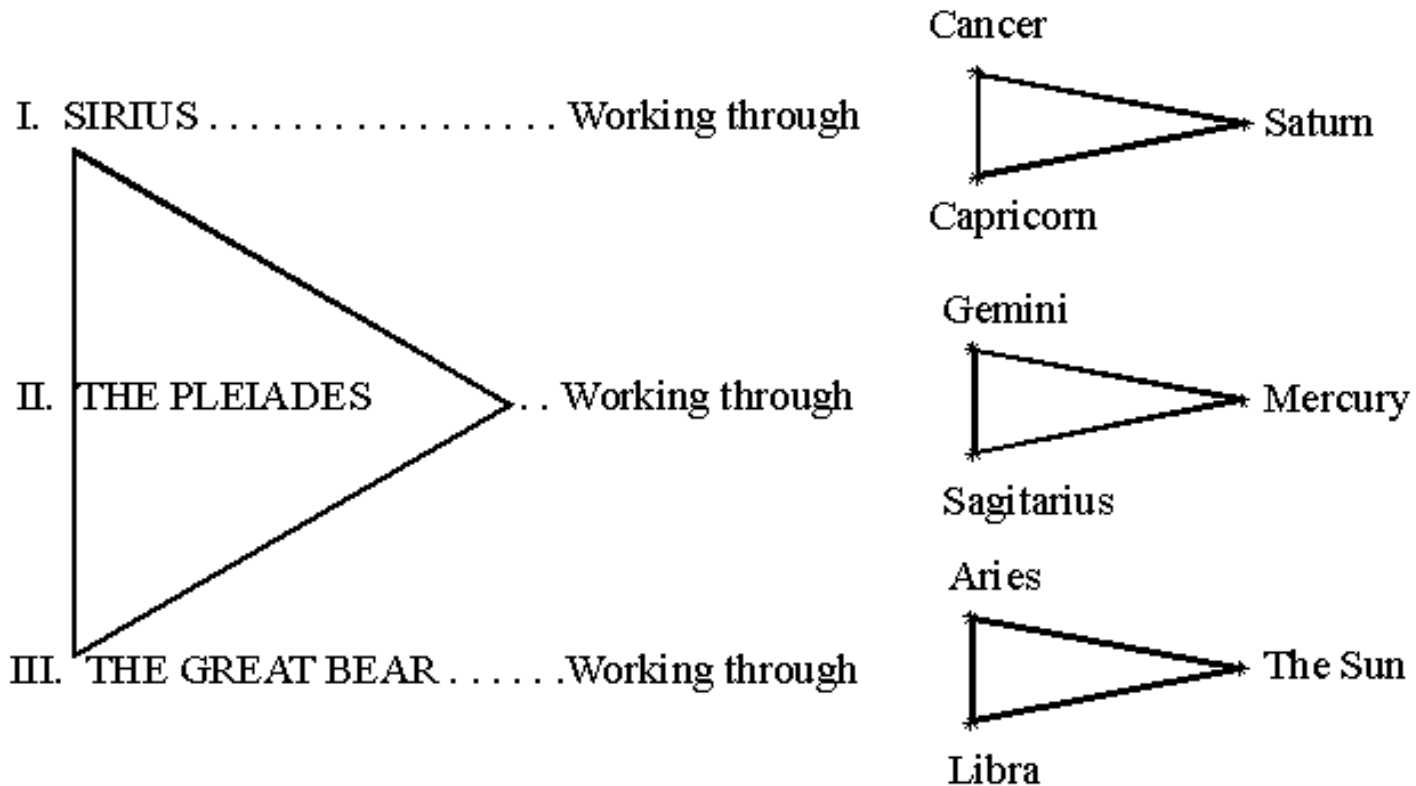

The major cosmic Triangle works primarily through six constellations at this time and—again at this time—the cosmic constellation and the two zodiacal energies focus through a particular planet, using it as a transmitting agency to the Earth. You have therefore:

These six influences aid greatly in the development of self-consciousness and later of the spiritual consciousness in the man who has succeeded in reaching the point of re-orientation upon the Great Wheel. I deal not here with the personality influences, inclinations and determinations as they appear in the chart of the ordinary man. I deal with the influences and with those determining energies which pour upon the man who is on the Path of Return to the centre of his life and, therefore, with the final three stages upon the Path of evolution. (EA p465)